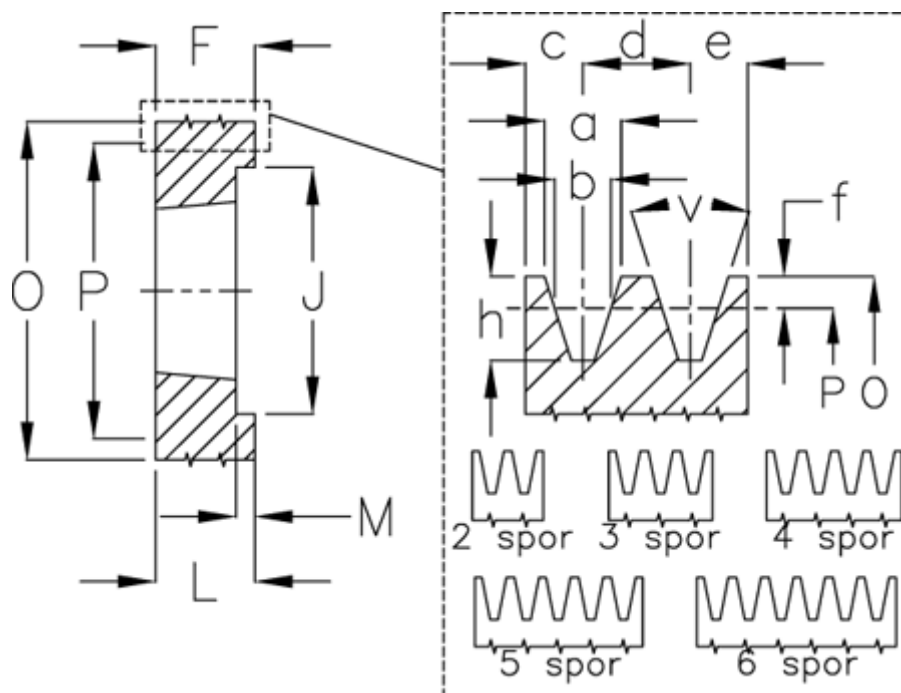

Article number: 604110011804

Description: V-belt pulley SPA 118/4 TL2012

Measures

a	= 12.7	For bush	= 2012	P	= 118
b	= 11.0	h	= 13.8	Type	= SPA
Bush ζ max	= 50	J	= 84	v	= 34 grader
c	= 10.0	K	= -		
d	= 15	L	= 32		
e	= 10.0	m	= 33.0		
f	= 2.8	Number of ribs	= 4		
F	= 65	O	= 123.5		